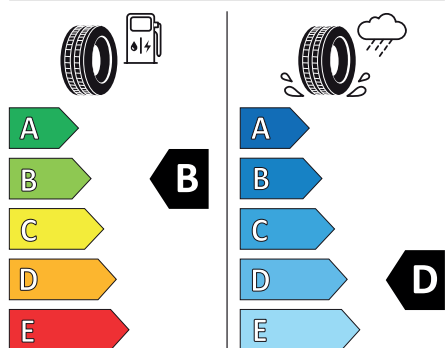

2020/740

Product Information Sheet

Delegated Regulation (EU) 2020/740

Supplier name or trademark	YOKOHAMA
Commercial name or trade designation	GEOLANDAR G97
Tyre type identifier	E4078
Tyre size designation	205R16C
Load-capacity index (for single mounting)	110
Load-capacity index (for dual mounting)	108
Speed category symbol	S
Fuel efficiency class	C
Wet grip class	B
External rolling noise class	B
External rolling noise value	70 dB
Severe snow tyre	No
Date of start of production	26/12
Date of end of production	-
Additional information	G97A
Load-capacity index for Additional Service Description (for single mounting)	
Load-capacity index for Additional Service Description (for dual mounting)	
Speed category symbol (for Additional Service Description)	

DUNLOP 338984A

265/60R18 110 H C1

2020/740

Product Information Sheet

Delegated Regulation (EU) 2020/740

Supplier name or trademark	DUNLOP
Commercial name or trade designation	GRANDTREK AT25
Tyre type identifier	338984A
Tyre size designation	265/60R18
Load-capacity index	110
Speed category symbol	H
Fuel efficiency class	B
Wet grip class	D
External rolling noise class	B
External rolling noise value	71 dB
Severe snow tyre	No
Ice tyre	No
Date of start of production	23/20
Date of end of production	-
Load version	SL
Additional information	