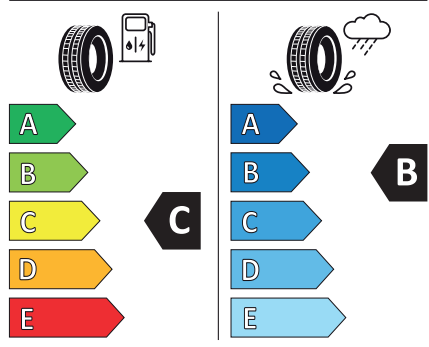

ISUZU

RENGASMERKINNÄT

1.5.2021 astui voimaan uusi autojen rengasmerkintöjä koskeva EU-asetus (EU 2020/740). Tältä sivulta löydät mallistomme rengastiedot ostopäätökseksi tueksi.

YOKOHAMA E4078

205R16C 110/108 S C2

2020/740

Product Information Sheet

Delegated Regulation (EU) 2020/740

Supplier name or trademark	YOKOHAMA
Commercial name or trade designation	GEOLANDAR G97
Tyre type identifier	E4078
Tyre size designation	205R16C
Load-capacity index (for single mounting)	110
Load-capacity index (for dual mounting)	108
Speed category symbol	S
Fuel efficiency class	C
Wet grip class	B
External rolling noise class	B
External rolling noise value	70 dB
Severe snow tyre	No
Date of start of production	26/12
Date of end of production	-
Additional information	G97A
Load-capacity index for Additional Service Description (for single mounting)	
Load-capacity index for Additional Service Description (for dual mounting)	
Speed category symbol (for Additional Service Description)	

DUNLOP 338984A

265/60R18 110 H C1

2020/740

Product Information Sheet

Delegated Regulation (EU) 2020/740

Supplier name or trademark	DUNLOP
Commercial name or trade designation	GRANDTREK AT25
Tyre type identifier	338984A
Tyre size designation	265/60R18
Load-capacity index	110
Speed category symbol	H
Fuel efficiency class	B
Wet grip class	D
External rolling noise class	B
External rolling noise value	71 dB
Severe snow tyre	No
Ice tyre	No
Date of start of production	23/20
Date of end of production	-
Load version	SL
Additional information	